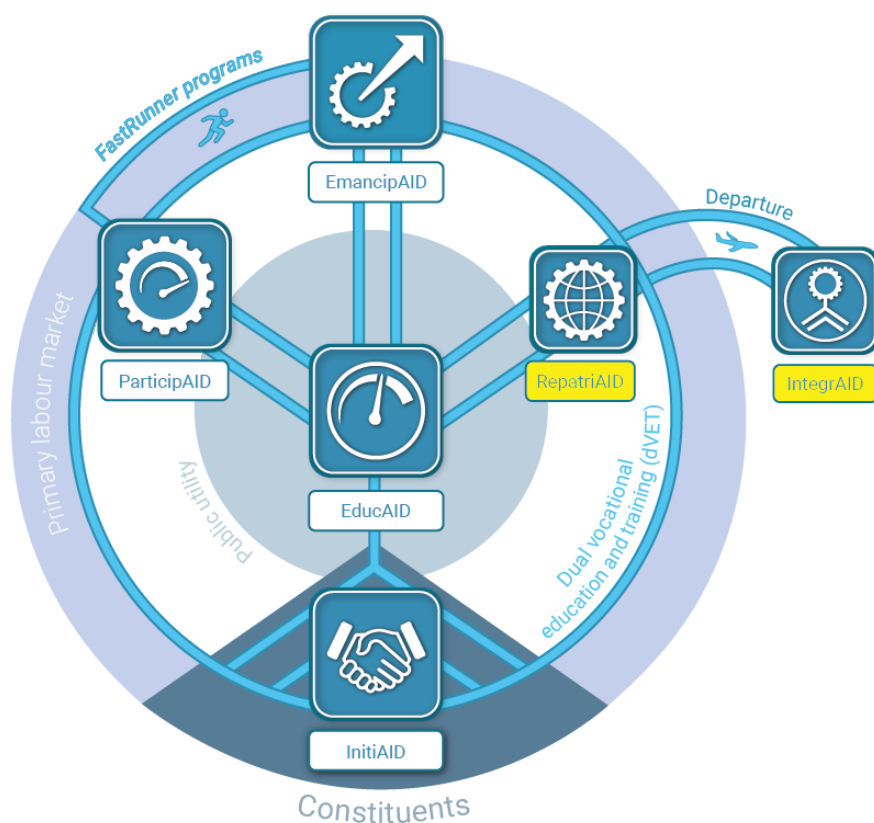

root & branch
INCLUSION AND RETURN

RepatriAID | IntegrAID

RepatriAID and **IntegrAID** are participatory reintegration services offered by Root & Branch. They aim at the professional reintegration of persons who are willing or obliged to leave the country in a Dublin state, in the country of origin or in a safe third country.

Both services are currently being developed in close cooperation with Root & Branch's inclusion partners and are aligned with the objectives of Swiss development cooperation. The vision, approach and common thread in both return assistance programs is dual vocational education and training (or Dual VET).